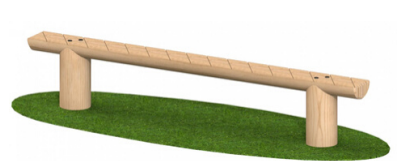

ADVENTURE TRAIL 10

Specifications

Total Length: 10.5m
Total Width: 1.2m

Consists of:
Free Standing Tunnel
Balance Slalom
Log Snake Weaver
Sloping Balance Weave

**INDIVIDUAL
TRAIL ITEMS**

newbyleisure.com

BALANCE WALK

Technical Data
Length: 2400mm
Width: 125mm
Height: 433mm
Free Fall Height: 433mm

SLOPING BALANCE WALK

Technical Data
Length: 2400mm
Width: 125mm
Height: 434mm
Free Fall Height: 434mm

2400 X 200MM BALANCE BEAM