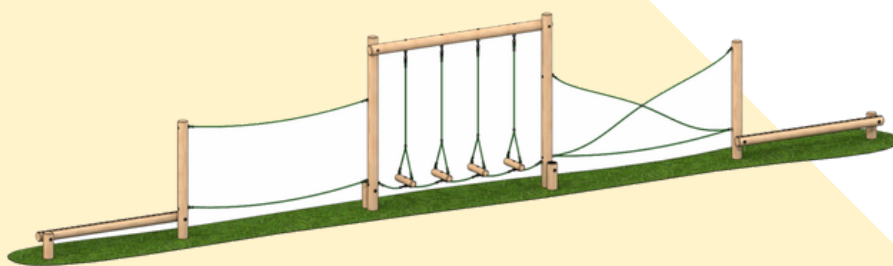

ADVENTURE TRAIL 7

Specifications

Total Length: 22.9m
Total Width: 1.2m

Consists of:
Tightrope Crossing
Wobble Bridge
200mm Stepping Logs
Log Roll with Drop Ropes
Rope Bridge
Sloping Balance Weave

ADVENTURE TRAIL 8