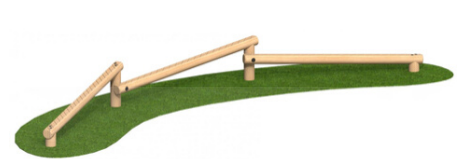

Technical Data
Length: 5500mm
Width: 1115mm
Height: 511mm
Free Fall Height: 511mm