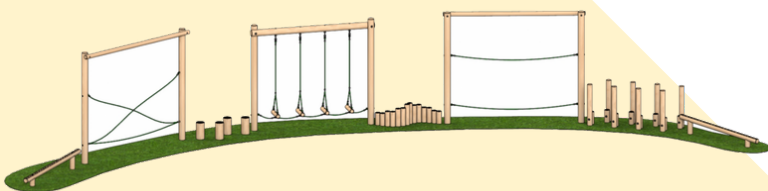

ADVENTURE TRAIL 2

Specifications

Total Length: 21m
Total Width: 0.64m

Consists of:
Sloping Balance Walk x2
Cross Rope
200mm Stepping Logs
Log Rope
Log Snake
Rope Walk
Walk and Stretch