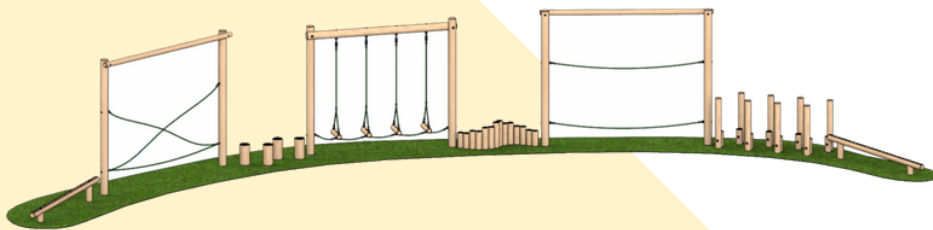

ADVENTURE TRAILS

newbyleisure.com

sales@newbyleisure.com

01472 230022

ADVENTURE TRAIL 1

Specifications

Total Length: 21m
Total Width: 1.6m

Consists of:
Sloping Balance Walk
Balance Walk
Drop Rope Traverse
200mm Stepping Logs
Sloping Balance Weave
Balance Challenge

ADVENTURE TRAIL 2

Specifications

Total Length: 21m
Total Width: 0.64m

Consists of:
Sloping Balance Walk x2
Cross Rope
200mm Stepping Logs
Log Rope
Log Snake
Rope Walk
Walk and Stretch

ADVENTURE TRAIL 3

Specifications

Total Length: 20m
Total Width: 1.3m

Consists of
:Sloping Balance Walk x2
Suspension Bridge
Log Snake
Log Roll
200mm Stepping Logs
Burma Bridge
Log Snake Weaver

ADVENTURE TRAIL 4

Specifications

Total Length: 25.5m
Total Width: 1.1m