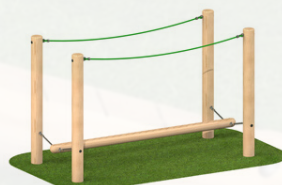

WOBBLE LOG BRIDGE

Technical Data
Length: 2700mm
Depth: 1200mm
Height: 1700mm
Free Fall Height: 536mm

ROPE BRIDGE

Technical Data
Length: 2650mm
Width: 1125mm
Height: 1400mm
Free Fall Height: 1400mm

ROPE TUNNEL