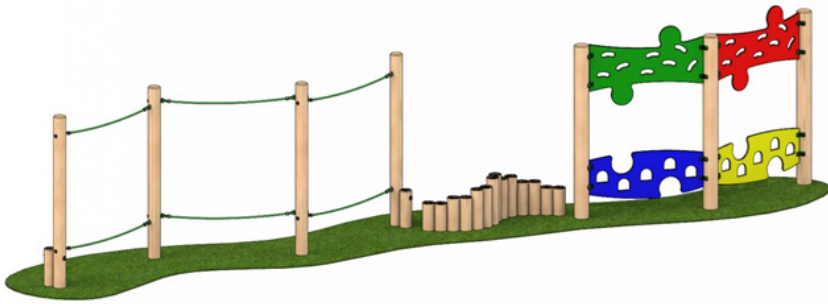

ADVENTURE TRAIL 9

Specifications

Total Length: 9m
Total Width: 0.8m

Consists of:
Jigsaw Traverse Wall
(Double Sided)
Log Snake
Slalom Rope Walk