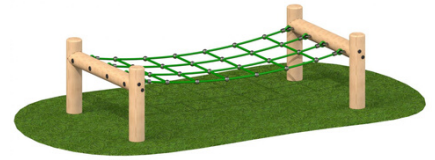

600mm
WOBBLE BOARD

Technical Data
Length: 600mm
Width: 195mm
Height: 380mm
Free Fall Height: 380mm

1600mm
WOBBLE BOARD

Technical Data
Length: 1600mm
Width: 195mm
Height: 380mm
Free Fall Height: 380mm

CRAWL NET