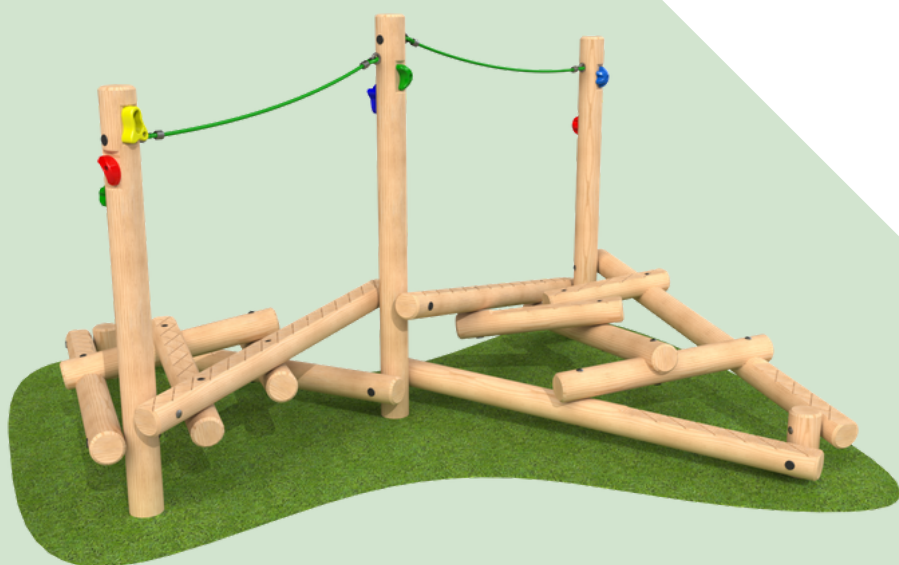

CLAMBER STACK SORELLA

with ropes

Specifications

(Without safety surface)

Length: 3620mm

Width: 3200mm

Height: 1750mm

Free Fall Height 599mm
(Assuming ground is level)

(With safety surface)

Length: 6619mm

Width: 6203mm

Minimum Safety Surface
Area: 28.67m²