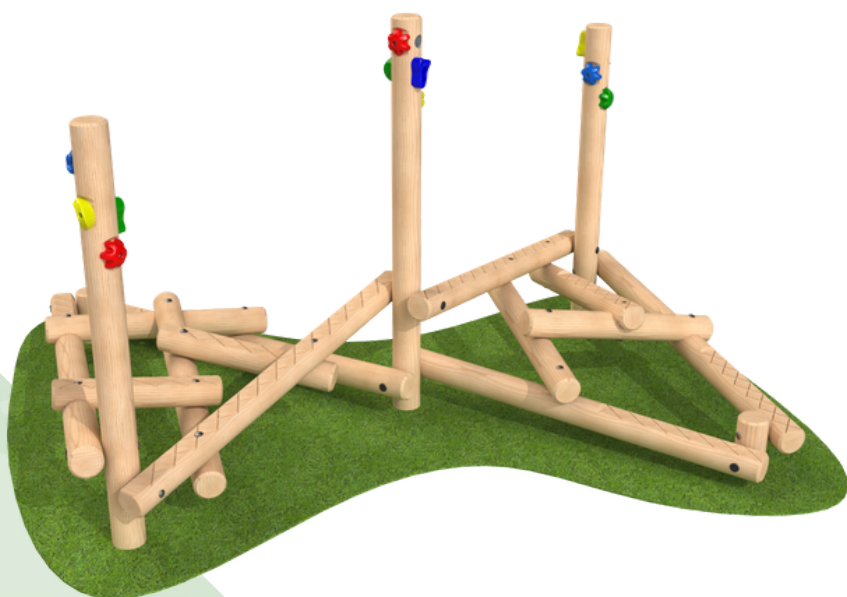

CLAMBER STACK SORELLA

Specifications

(Without safety surface)

Length: 3620mm

Width: 3200mm

Height: 1750mm

Free Fall Height 599mm
(Assuming ground is level)

(With safety surface)

Length: 6619mm

Width: 6203mm

Minimum Safety Surface
Area: 28.67m²