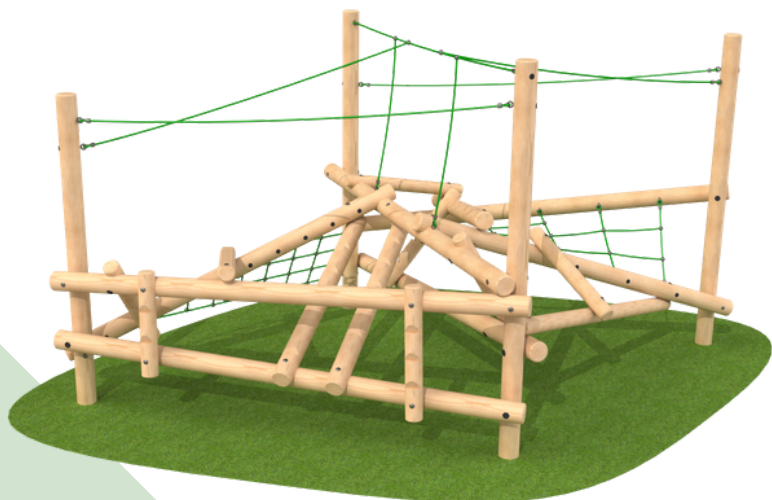

CLAMBER STACK MEZZO

Specifications

(Without safety surface)

Length: 5822mm

Width: 3833mm

Height: 2850mm

Free Fall Height 1500mm

(With safety surface)

Length: 8817mm

Width: 6833mm

Minimum Safety Surface

Area: 42.08m²