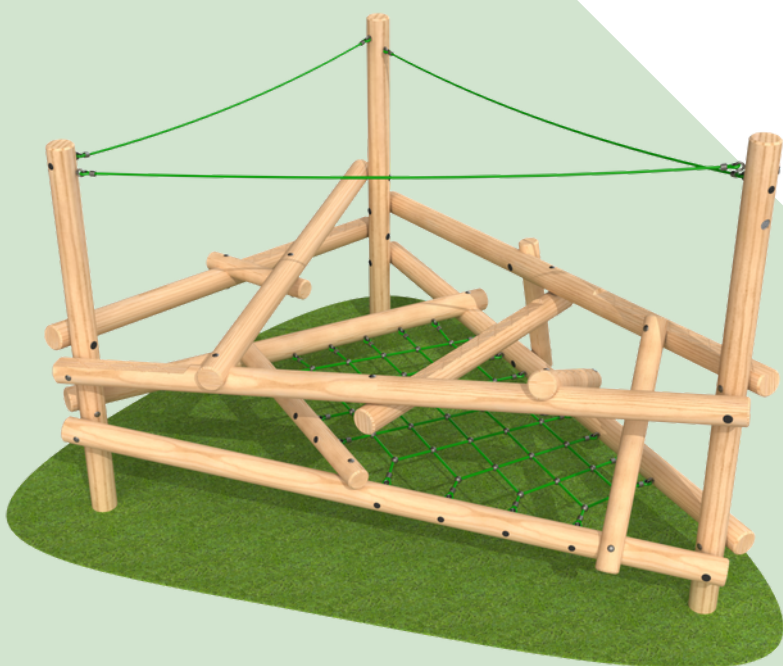

CLAMBER STACK 2

Specifications

(Without safety surface)

Length: 3965mm

Width: 3051mm

Height: 2700mm

Free Fall Height 1500mm

(With safety surface)

Length: 6218mm

Width: 7512mm

Minimum Safety Surface

Area: 32.8m²