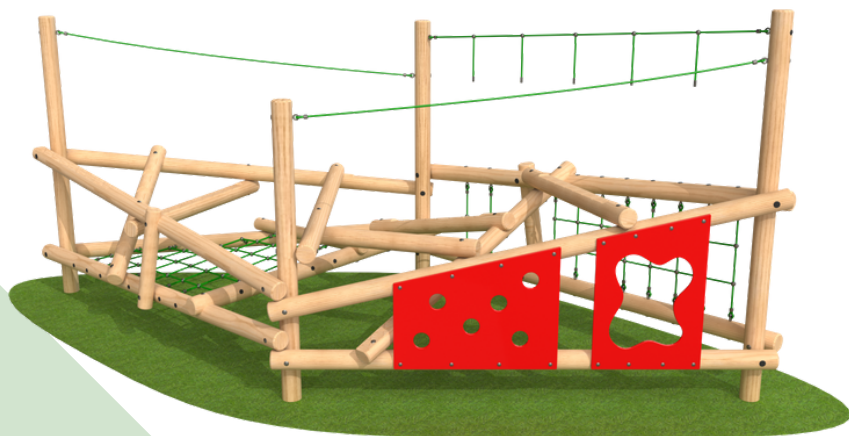

CLAMBER STACK 4

Specifications

(Without safety surface)

Length: 6462mm

Width: 3126mm

Height: 2925mm

Free Fall Height 1500mm

(With safety surface)

Length: 10055mm

Width: 6130mm

Minimum Safety Surface

Area: 44.8m²