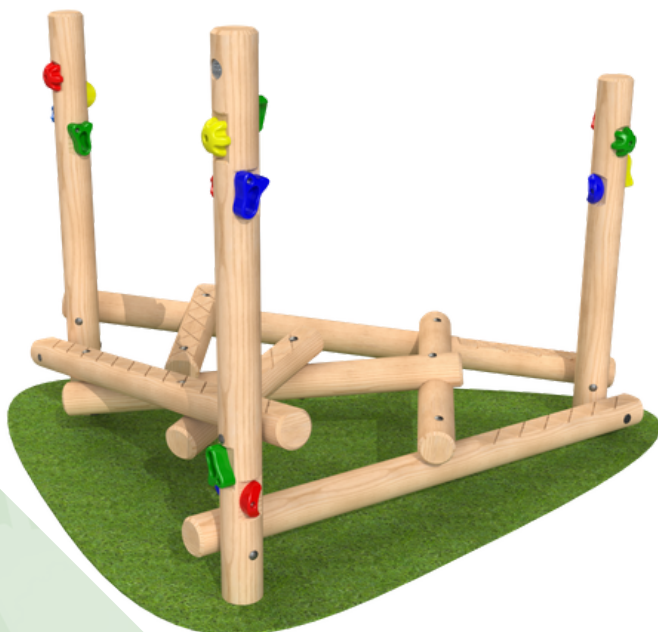

## Specifications

Without safety surface)

Length: 2725mm

Width: 4417mm

Height: 1800mm

Free Fall Height: 900mm

(With safety surface)

Length: 8164mm

## CLAMBER STACK PICCOLO