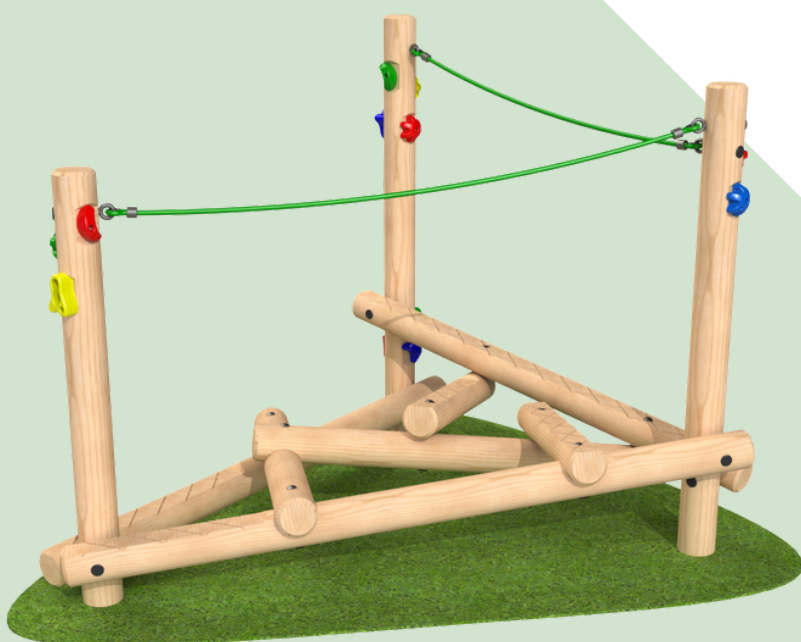

CLAMBER STACK PICCOLO with ropes

Specifications

(Without safety surface)
Length: 2030mm
Width: 1810mm
Height: 1675mm
Free Fall Height 599mm
(Assuming ground is level)

(With safety surface)
Length: 5116mm
Width: 4853mm

Minimum Safety Surface
Area: 19.24m²